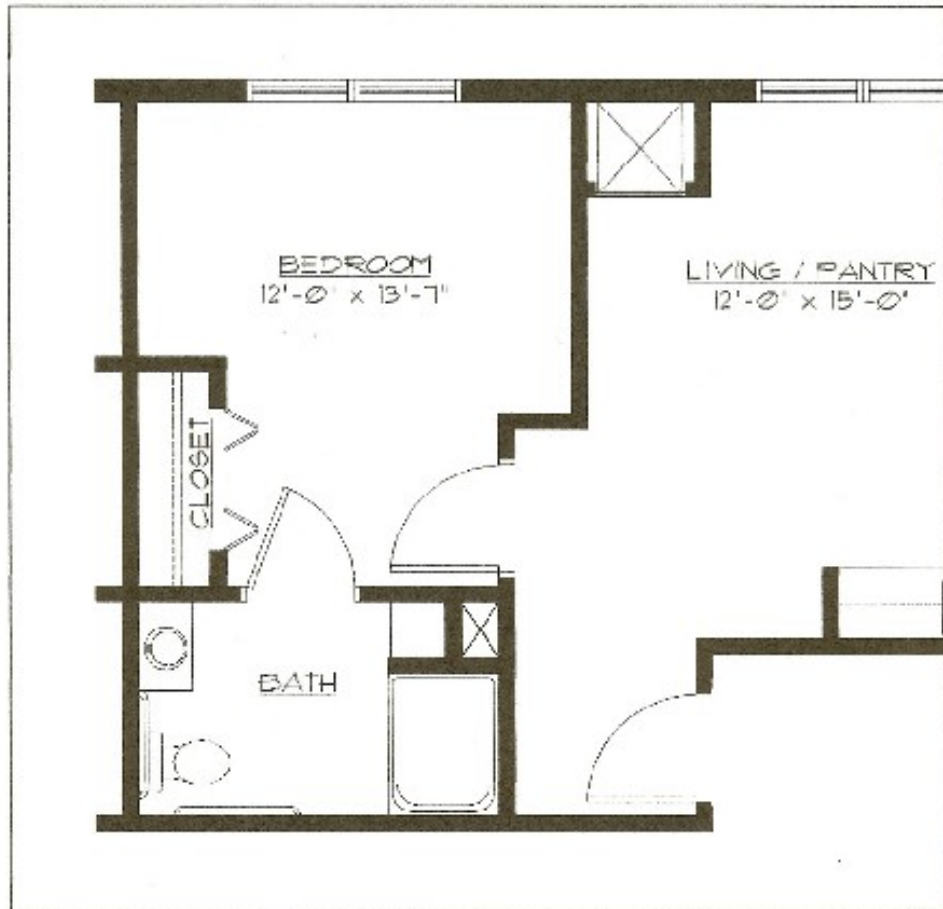

**Assisted Living
One Bedroom Floor Plan**

Total Square Footage = 400 sq. ft. (approx.)